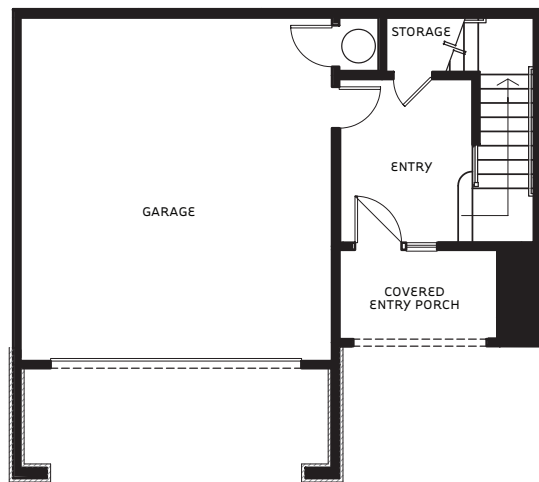

FLOOR PLAN - 4B

Found in Building Elevation 'F'

MAIN LEVEL

UPPER LEVEL

Two-story
2 bedrooms
2-1/2 baths

Plan 4B - 2,142 Sq. Ft.