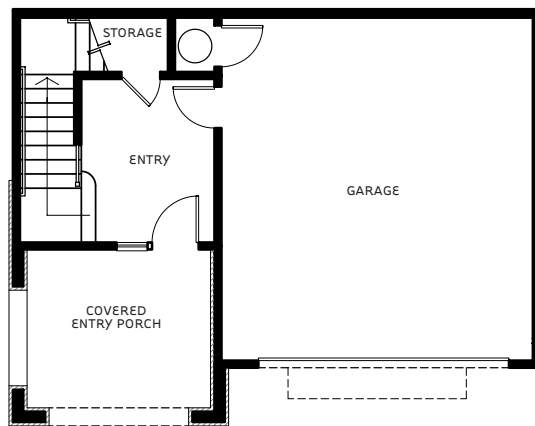

# FLOOR PLAN - 4A

Found in Building Elevation 'D' & 'F'

MAIN LEVEL

UPPER LEVEL

Two-story  
2 bedrooms  
2-1/2 baths

Plan 4A - 2,181 Sq. Ft.